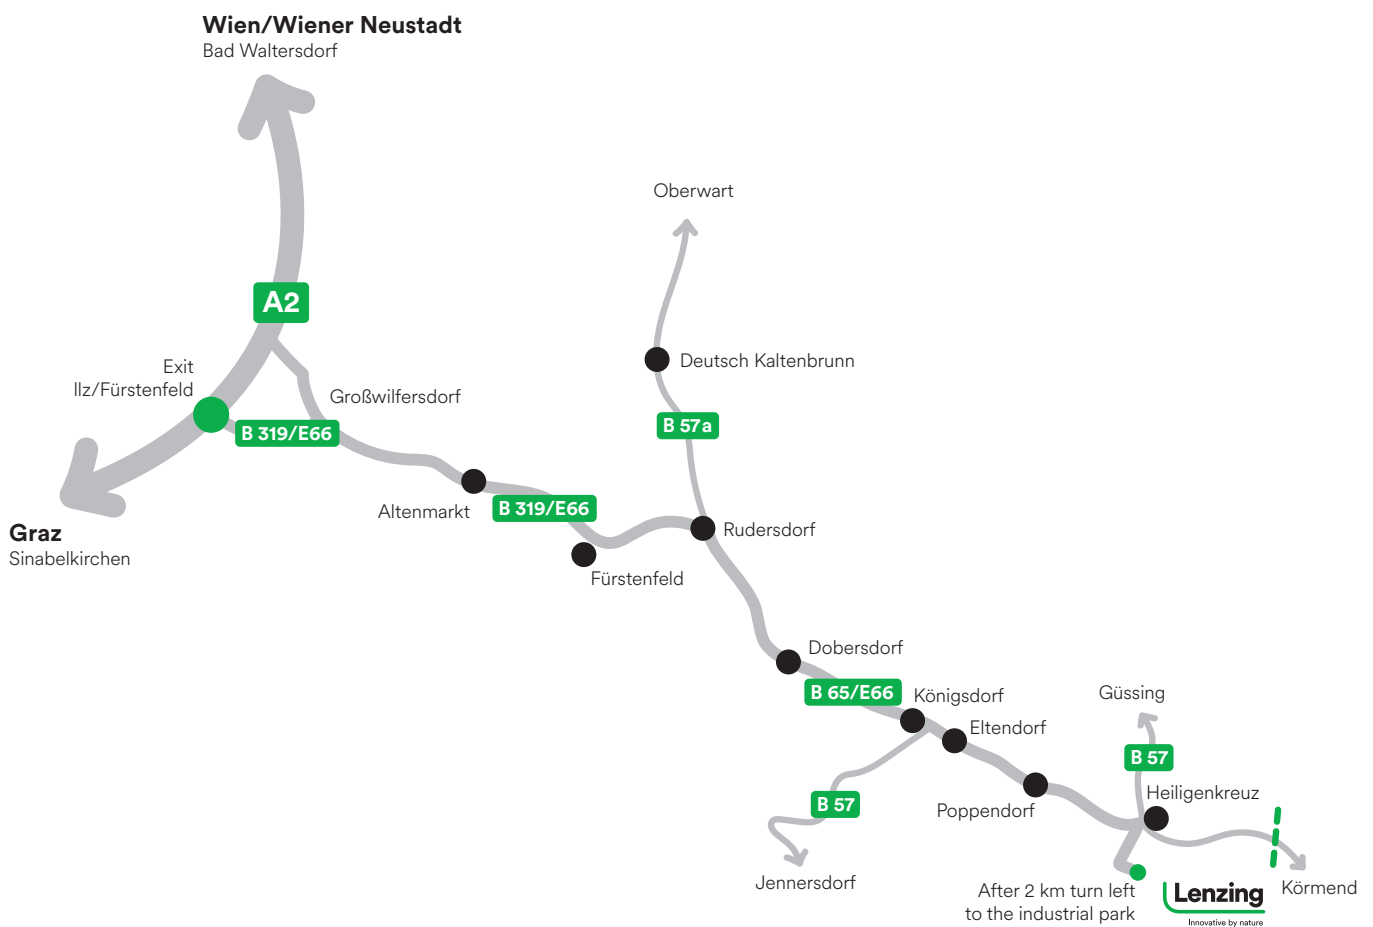

## Location Heiligenkreuz

### By car from Vienna/Vienna Neustadt:

A2 direction Graz – exit Ilz/Fürstenfeld – turn left direction Fürstenfeld (B65) – through Großwilfersdorf, Altenmarkt, Fürstenfeld, Rudersdorf, Dobersdorf, Königsdorf, Eltendorf, Poppendorf to Heiligenkreuz. Before the town center of Heiligenkreuz turn right – direction Jennersdorf. After 2 km turn left to the industrial park.

### By car from Graz:

A2 direction Vienna/Vienna Neustadt – exit Ilz/Fürstenfeld – turn left direction Fürstenfeld (B65) – through Großwilfersdorf, Altenmarkt, Fürstenfeld, Rudersdorf, Dobersdorf, Königsdorf, Eltendorf, Poppendorf to Heiligenkreuz. Before the town center of Heiligenkreuz turn right – direction Jennersdorf. After 2 km turn left to the industrial park.